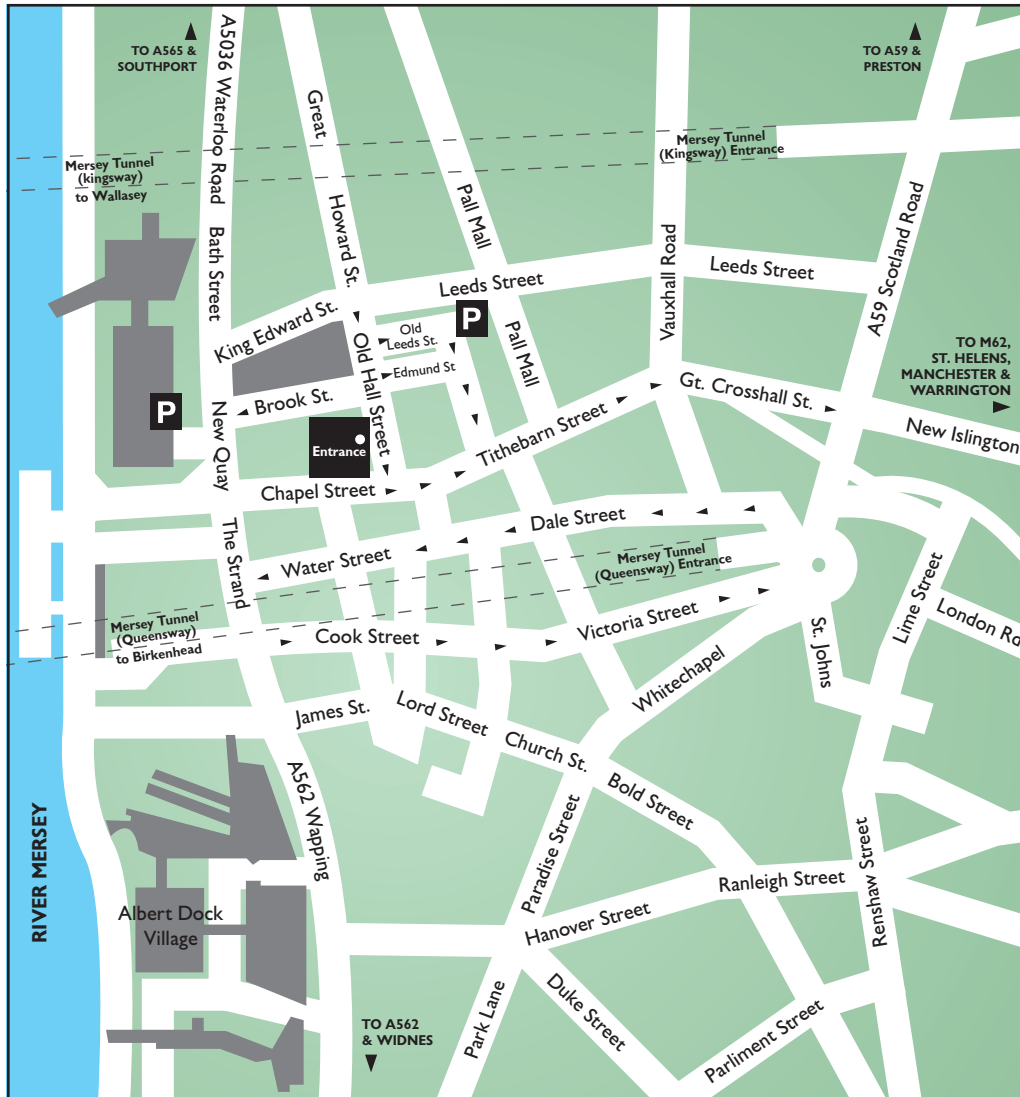

DIRECTIONS TO USP CREATIVE, LIVERPOOL

19 Old Hall Street, Liverpool L3 9JQ

Tel 0151 227 1777 Fax 0151 258 1077

FROM THE NORTH

Take the M62 West to the end follow signs to Liverpool City Centre and the Albert Dock. Turn left onto Old Hall Street from the main Leeds Street dual carriageway.

FROM THE SOUTH

M6 North then Take the M62 to Liverpool (Junction 21A) to the end. Follow signs for The Albert Dock. Turn left onto Old Hall Street from the Main Leeds Street dual carriageway.

BY TRAINS

From Liverpool Lime Street by car, heading towards the M62 on Lime Street, turn left onto Churchill Way South (flyover) onto Dale Street, turn at Exchange Street East, left at the end and immediate right into Old Hall Street.

From James Street Station, turn right onto The Strand/ New Quay. Turn right onto Chapel Street, left onto Old Hall Street.

PARKING

Limited pay and display is available outside the building otherwise there are NCP car parks off Pall Mall (also accessed via Old Hall Street, then Old Leeds Street) or alternatively to the rear of our building at New Quay.